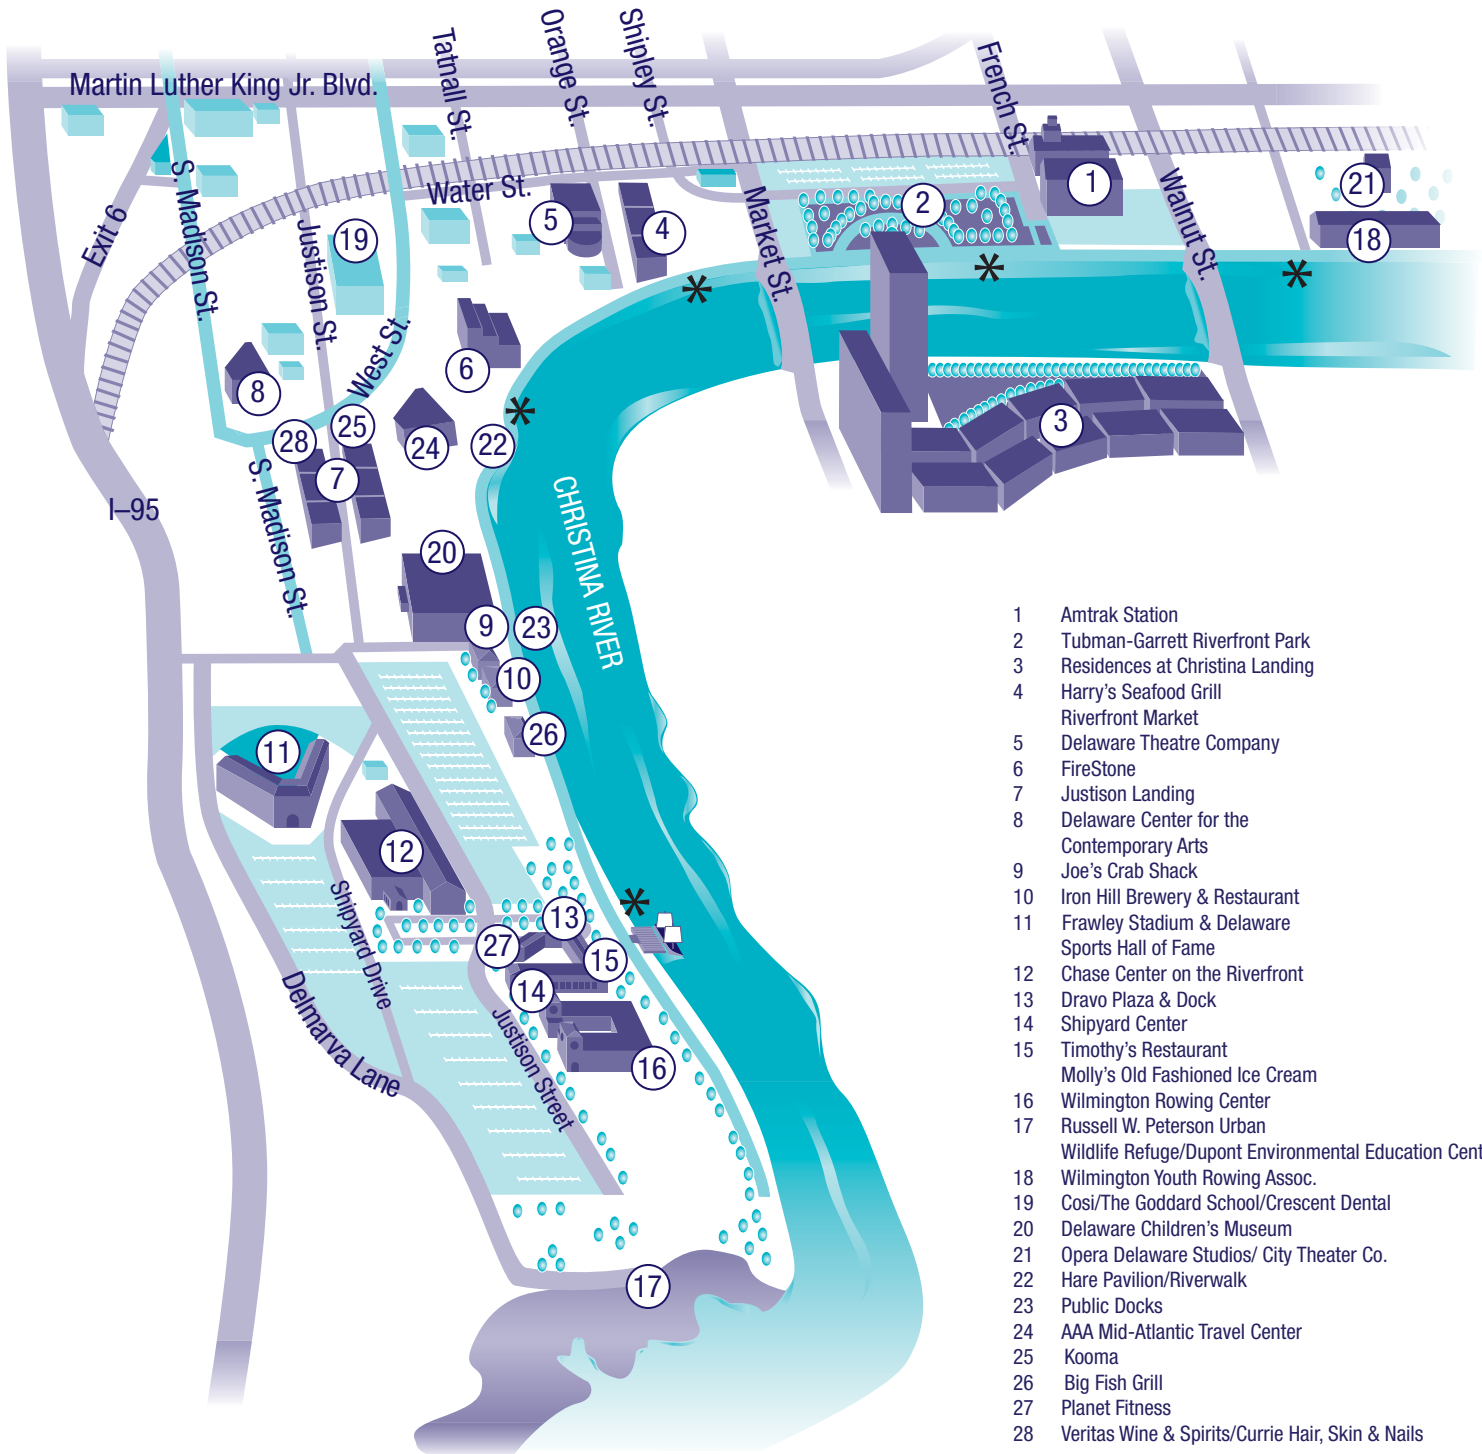

Riverfront Wilmington

- 1 Amtrak Station
- 2 Tubman-Garrett Riverfront Park
- 3 Residences at Christina Landing
- 4 Harry's Seafood Grill
Riverfront Market
- 5 Delaware Theatre Company
- 6 FireStone
- 7 Justison Landing
- 8 Delaware Center for the Contemporary Arts
- 9 Joe's Crab Shack
- 10 Iron Hill Brewery & Restaurant
- 11 Frawley Stadium & Delaware Sports Hall of Fame
- 12 Chase Center on the Riverfront
- 13 Dravo Plaza & Dock
- 14 Shipyard Center
- 15 Timothy's Restaurant
Molly's Old Fashioned Ice Cream
- 16 Wilmington Rowing Center
- 17 Russell W. Peterson Urban Wildlife Refuge/Dupont Environmental Education Center
- 18 Wilmington Youth Rowing Assoc.
- 19 Cosi/The Goddard School/Crescent Dental
- 20 Delaware Children's Museum
- 21 Opera Delaware Studios/ City Theater Co.
- 22 Hare Pavilion/Riverwalk
- 23 Public Docks
- 24 AAA Mid-Atlantic Travel Center
- 25 Kooma
- 26 Big Fish Grill
- 27 Planet Fitness
- 28 Veritas Wine & Spirits/Currie Hair, Skin & Nails

* = River Taxi Stops